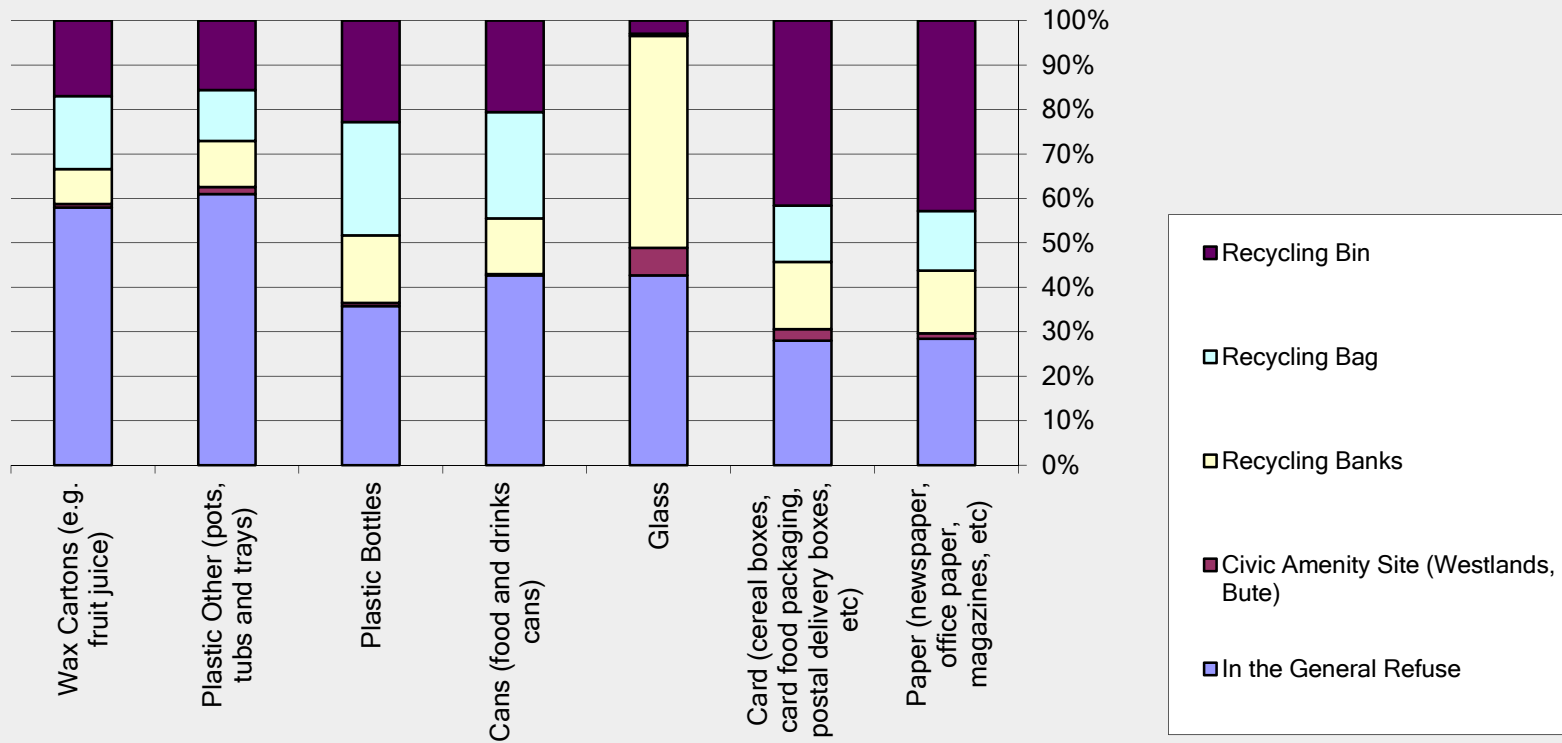

Supporting Zero Waste Behaviour

How do you currently dispose of the following materials? (Tick all the apply)